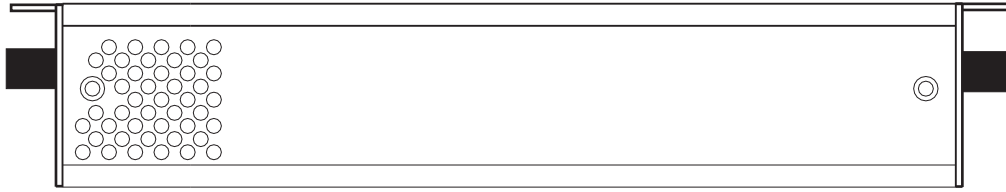

Mechanical Details

CASE NO:RP1600C

UNIT:mm

DIMENSIONS:270.5(L)\*96 (W) \*49 (H)

Reign Power reserve the right to change specifications at any time without notice.