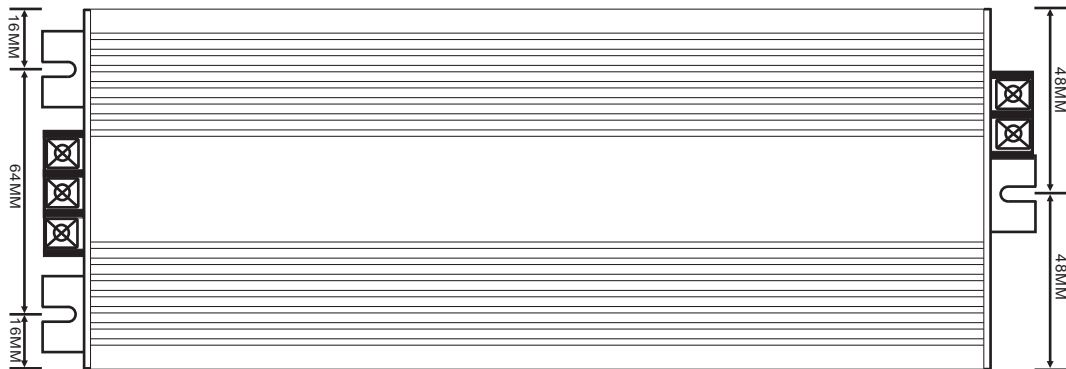

Mechanical Details

CASE NO:RP1600C

UNIT:mm

DIMENSIONS:270.5(L)\*96 (W) \*49 (H)

Reign Power reserve the right to change specifications at any time without notice.