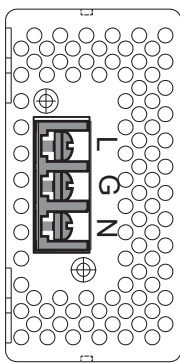

Mechanical Details

CASE NO:RP1600C

UNIT:mm

DIMENSIONS:270.5(L)\*96 (W) \*49 (H)

Reign Power reserve the right to change specifications at any time without notice.