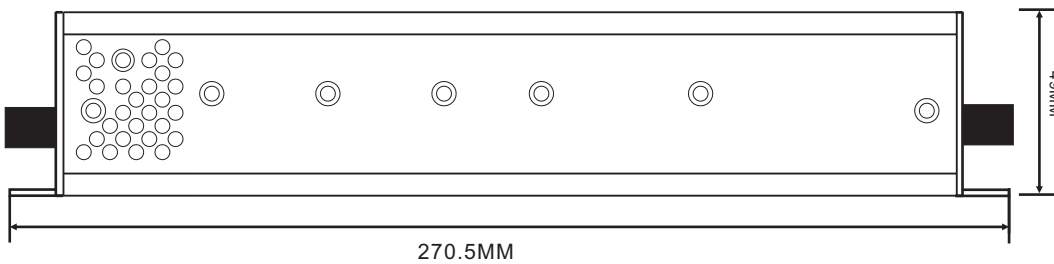

Mechanical Details

CASE NO:RP1600C

UNIT:mm

DIMENSIONS:270.5(L)\*96 (W) \*49 (H)

Reign Power reserve the right to change specifications at any time without notice.