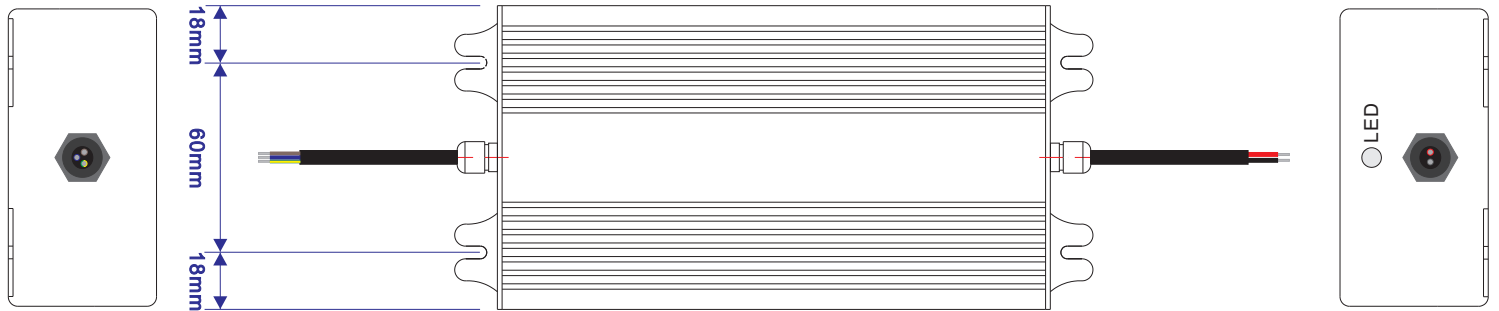

Mechanical Details

Panel Designation

UNIT:mm  
CASE NO.:RP1350C  
MATERIAL:ALUMINUM  
COLOR:BLACK  
DIMENSIONS:  
202(L)x96(W)x49(H)mm

Designation	Description
N	Blue Neutral Terminal Of AC Input ( No Polarity At DC Input )
L	Brown Line Terminal Of AC Input ( No Polarity At DC Input )
⊕	Green/Yellow Grounding (Earth)
-	Red DC Negative Output Terminal
+	Black DC Positive Output Terminal