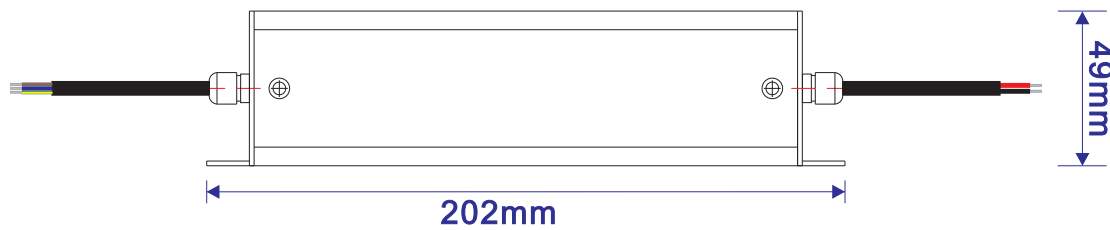

Mechanical Details

Panel Designation

UNIT:mm  
CASE NO.:RP1350C  
MATERIAL:ALUMINUM  
COLOR:BLACK  
DIMENSIONS:  
202(L)x96(W)x49(H)mm

Designation	Description
N	Blue Neutral Terminal Of AC Input ( No Polarity At DC Input )
L	Brown Line Terminal Of AC Input ( No Polarity At DC Input )
⊕	Green/Yellow Grounding (Earth)
-	Red DC Negative Output Terminal
+	Black DC Positive Output Terminal