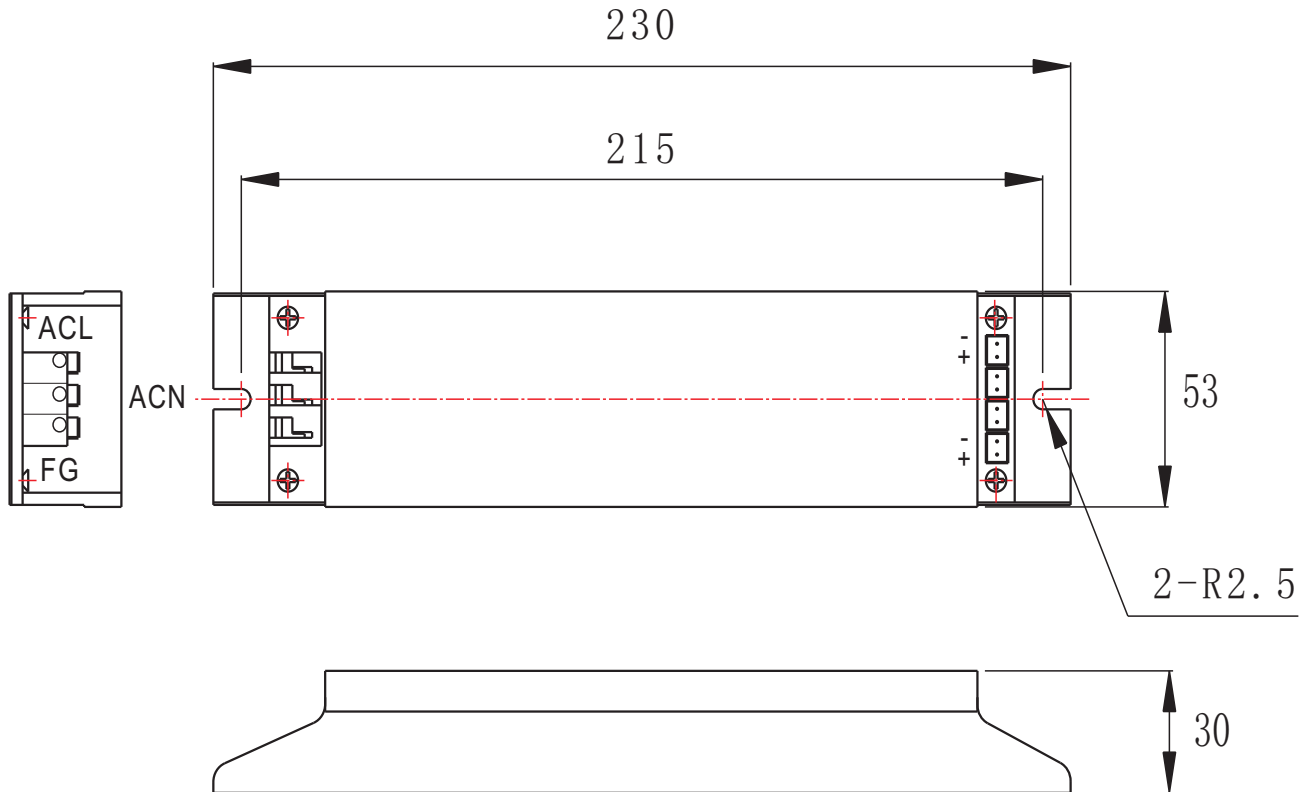

Mechanical Details

Panel Designation

UNIT : mm
DIMENSIONS: 230(L) x 53(W) x 30(H)
MATERIAL: ALUMINUM
COLOR: White.Gray

Output	Description
ACN	Nature Terminal of AC Input (No Polarity At DC Input)
ACL	Nature Terminal of AC Input (No Polarity At DC Input)
FG	Grounding (EARTH)
-	DC Negative Output Terminal
+	DC Positive Output Terminal